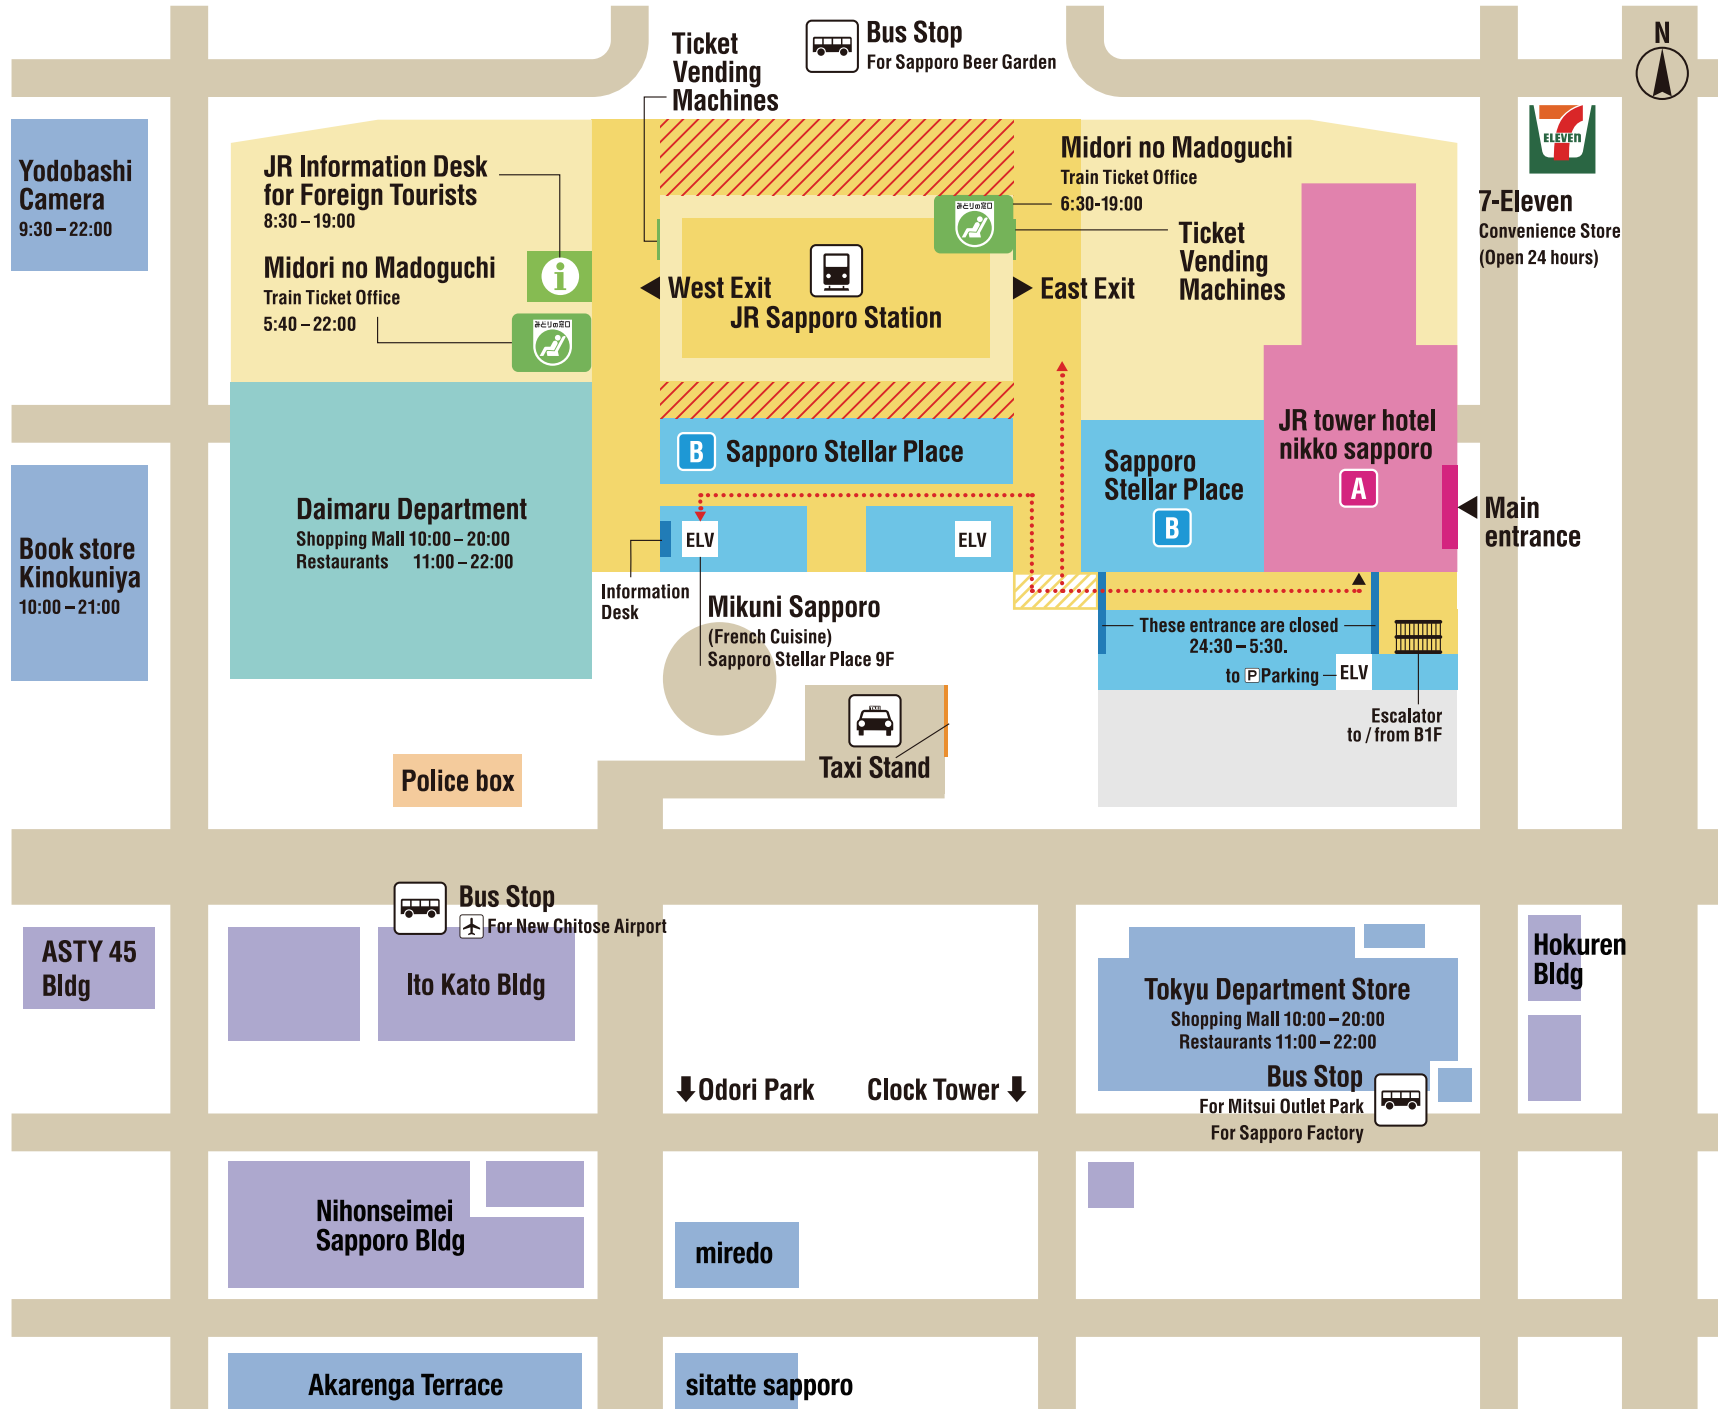

SAPPORO STATION AREA MAP

As of Jul. 2024

A JR tower hotel nikko sapporo

Nishi 2, Kita 5, Chuo-ku, Sapporo TEL:+81-11-251-2222

- 36F Banquet rooms
- 35F Restaurants & Bar
- 23-34F Guest rooms
- 22F Sky Resort Spa / 12:00 – 23:00
(Check in time is until 22:30)
For guests of 18 and above.
- 1F Lobby
- 1F The Lobby Lounge
- FREE ID : JR towerhotel
WiFi Password : 0112512222

P Parking

JR Tower East & Center Parking Lot
1,650 yen / one night for Hotel Guests

B Sapporo Stellar Place

- 38F JR Tower Observatory T38
- 9F French Restaurant "Mikuni Sapporo" /
11:30 – 14:00 (Last Order),
17:30 – 19:30 (Last Order)
(Closed on Tuesdays)
- 7F Movie Theater
- 6F Restaurants "Stellar dining" / 11:00 – 23:00
- 5F Book Store / 10:00 – 21:00
- B1-5F Shopping Mall / 10:00 – 21:00

Jumbo taxi (60 minutes) / Approx. 25,000 yen~
(Reservation required)

Due to the constructions, some roads or passages might be closed.

- ① Sushizen Daimaru
- ② Sushi Natsume Akarenga Terrace
- ③ Saikaku Kita1jo
- ④ Kani Honke
- ⑤ Kani Shogun
- ⑥ Sekkatei
- ⑦ Aburiya Sapporoeki Minamiguchi
- ⑧ Uni Murakami
- ⑨ Kura
- ⑩ Ichiryuan (※ Close:Sun)