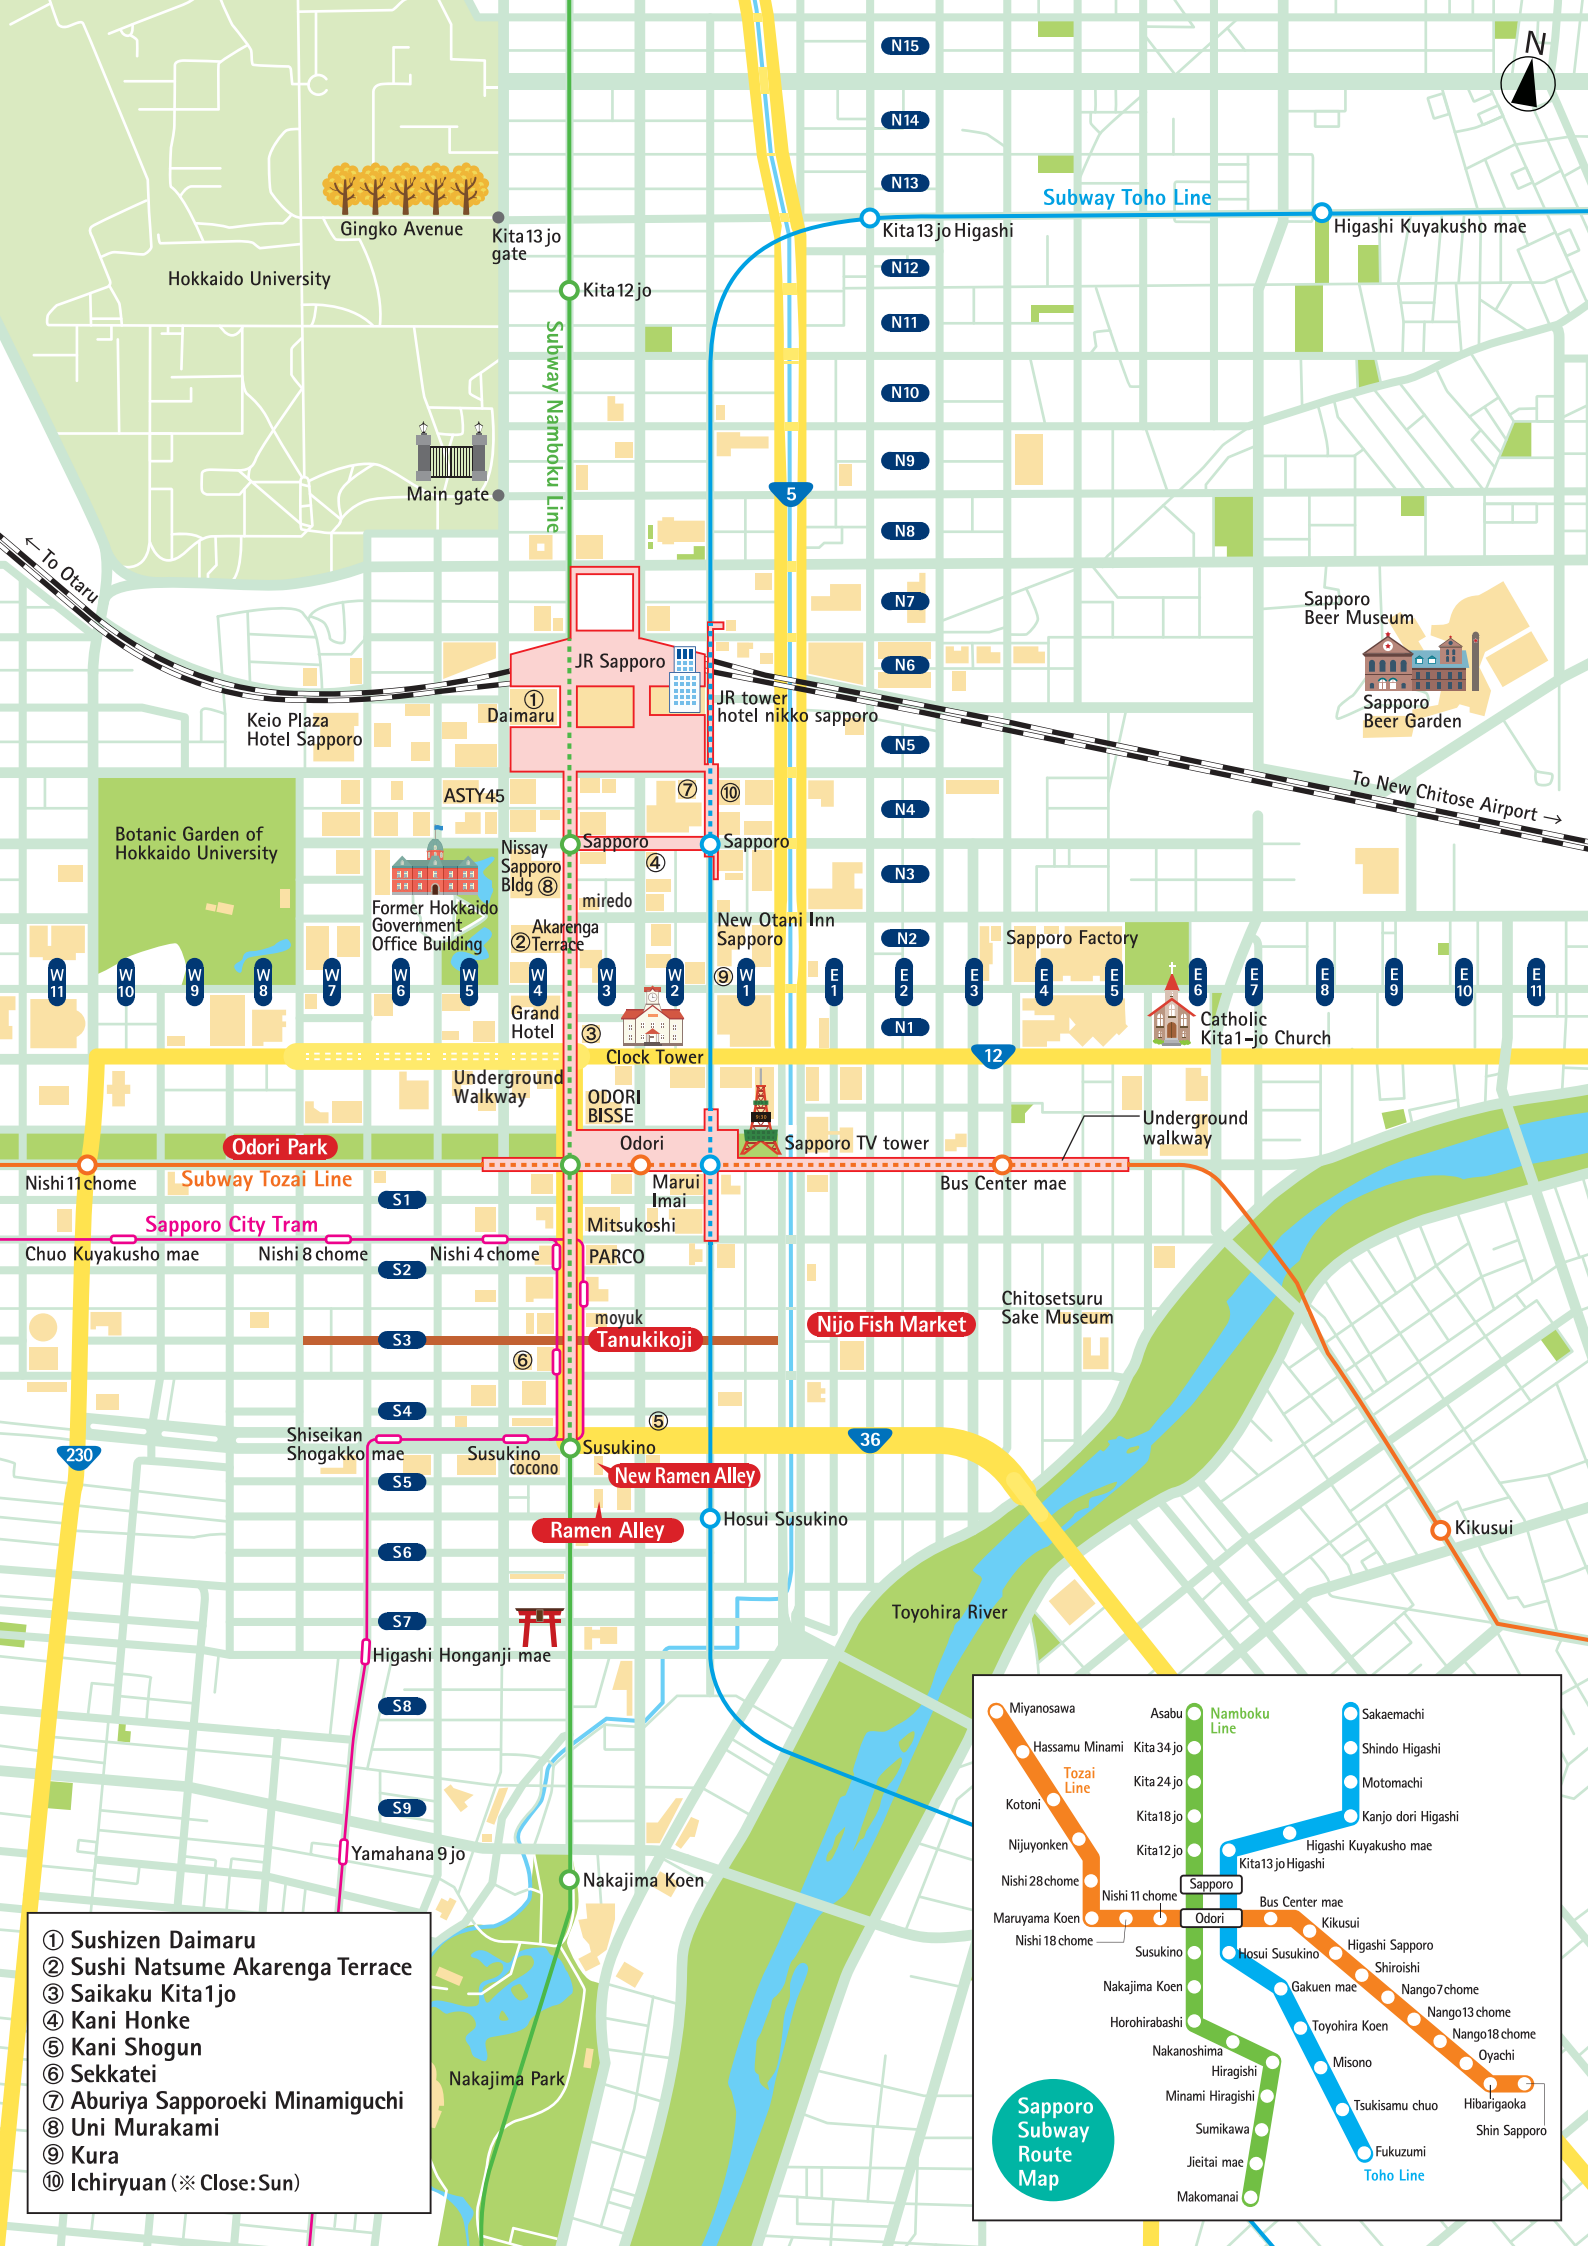

SAPPORO STATION AREA MAP

As of Jul. 2024

A JR tower hotel nikko sapporo

Nishi 2, Kita 5, Chuo-ku, Sapporo TEL:+81-11-251-2222

- 36F Banquet rooms
- 35F Restaurants & Bar
- 23-34F Guest rooms
- 22F Sky Resort Spa / 12:00 – 23:00
(Check in time is until 22:30)
For guests of 18 and above.
- 1F Lobby
- 1F The Lobby Lounge
- FREE ID : JR towerhotel
WiFi Password : 0112512222

P Parking

JR Tower East & Center Parking Lot
1,650 yen / one night for Hotel Guests

B Sapporo Stellar Place

- 38F JR Tower Observatory T38
- 9F French Restaurant "Mikuni Sapporo" /
11:30 – 14:00 (Last Order),
17:30 – 19:30 (Last Order)
(Closed on Tuesdays)
- 7F Movie Theater
- 6F Restaurants "Stellar dining" / 11:00 – 23:00
- 5F Book Store / 10:00 – 21:00
- B1-5F Shopping Mall / 10:00 – 21:00

to New Chitose Airport

JR Rapid Train (37 minutes) /
1,150 yen (Unreserved seat)
1,990 yen (Reserved seat)

Airport Bus (80 minutes) / 1,300 yen
(Reservation not required)

Taxi (60 minutes) / Approx. 15,000 yen~

Jumbo taxi (60 minutes) / Approx. 25,000 yen~
(Reservation required)

Due to the constructions, some roads or passages might be closed.

- ① Sushizen Daimaru
- ② Sushi Natsume Akarenga Terrace
- ③ Saikaku Kita1jo
- ④ Kani Honke
- ⑤ Kani Shogun
- ⑥ Sekkatei
- ⑦ Aburiya Sapporoeki Minamiguchi
- ⑧ Uni Murakami
- ⑨ Kura
- ⑩ Ichiryuan (※ Close:Sun)